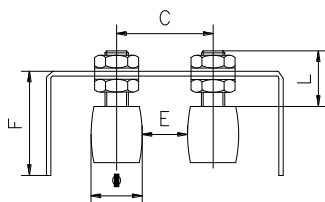

Планка Estebro® за плъзгачи се врати, за долно водене, с две ролки 70x155x65 мм, 36-124 мм

Family: Nylon rollers

Material: Roller of injected nylon, DD11 steel, axle of 11SMn30 steel

Finish: Zinc-plated

Description: Plate with 2 nylon rollers which is used as a guide for the upper part of the sliding doors to avoid the oscillation during the opening and closing movements. It is installed by welding the plate to an anchoring placed in the upper part, in transversal direction to the door's movement, to allow adjustments in width.

Продукт: [Планка Estebro® за плъзгачи се врати, за долно водене, с две ролки 70x155x65 мм, 36-124 мм](#)

Категория: [Плъзгачи се врати](#)

Бранд: [Estebro®](#)

Категория бранд: [Планка Estebro®](#)